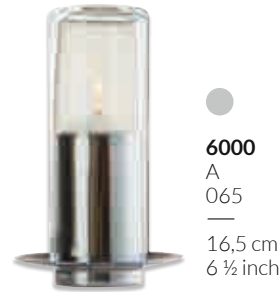

JULES *The Glamorous One*