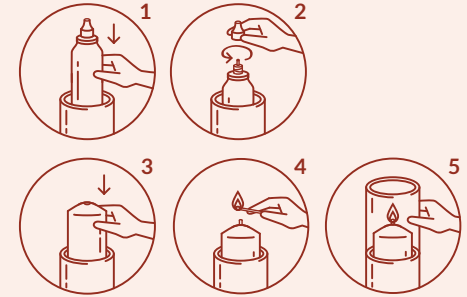

A	Blocco Blocco Double Coco Concrete Cosma Jim Jules Lanterna Loop	Mori Nour Schuko Sub Tondo Tondo Wood Ubi Wax Yago	Candola 60 A 110 ml ~ 40 h	Mosquito Stop 60 A MS 110 ml ~ 35 h	Greenline 90 GA 110 ml ~ 40 h	Greenline Mosquito Stop 90 GA MS 110 ml ~ 35 h	S	Delia	Candola 55 S 155 ml ~ 50 h	Mosquito Stop 55 S MS 155 ml ~ 40 h				
	K	Blocco Big Grandola Ino Wood Ino Wood Big Sub Big	Tondo Big Tondo Deluxe Ubi Big Wax Zebra	Candola 80 K 160 ml ~ 60 h	Mosquito Stop 80 K MS 160 ml ~ 50 h	Greenline 80 GK 160 ml ~ 50 h			Greenline Mosquito Stop 80 GK MS 160 ml ~ 43 h	V	Globe Blocco Piccolo Coco Piccolo Concrete Piccolo Cosma Piccolo Jim Piccolo Lanterna Piccolo	Loop Piccolo Mori Piccolo Nour Piccolo Schuko Piccolo Tondo Piccolo Tondo Wood Piccolo Yago Piccolo	Candola 50 V 70 ml ~ 20 h	Mosquito Stop 50 V MS 70 ml ~ 18 h
L		Blocco Big Grandola Ino Wood Big Studio Sub Big	Tondo Big Ubi Big Wax Zebra	Candola 10 L 220 ml ~ 80 h	Mosquito Stop 10 L MS 220 ml ~ 70 h	H	H	Candola 00 H 320 ml ~ 120 h	Mosquito Stop 00 H MS 320 ml ~ 105 h					
	M	Aladin Amphora Lumina Midia	Candola 40 M 150 ml ~ 60 h	Mosquito Stop 40 M MS 150 ml ~ 50 h	D					Wax 20 D	Candola 20 D 315 ml ~ 120 h	Mosquito Stop 20 D MS 315 ml ~ 105 h