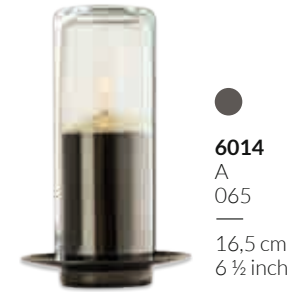

JULES *The Glamorous One*